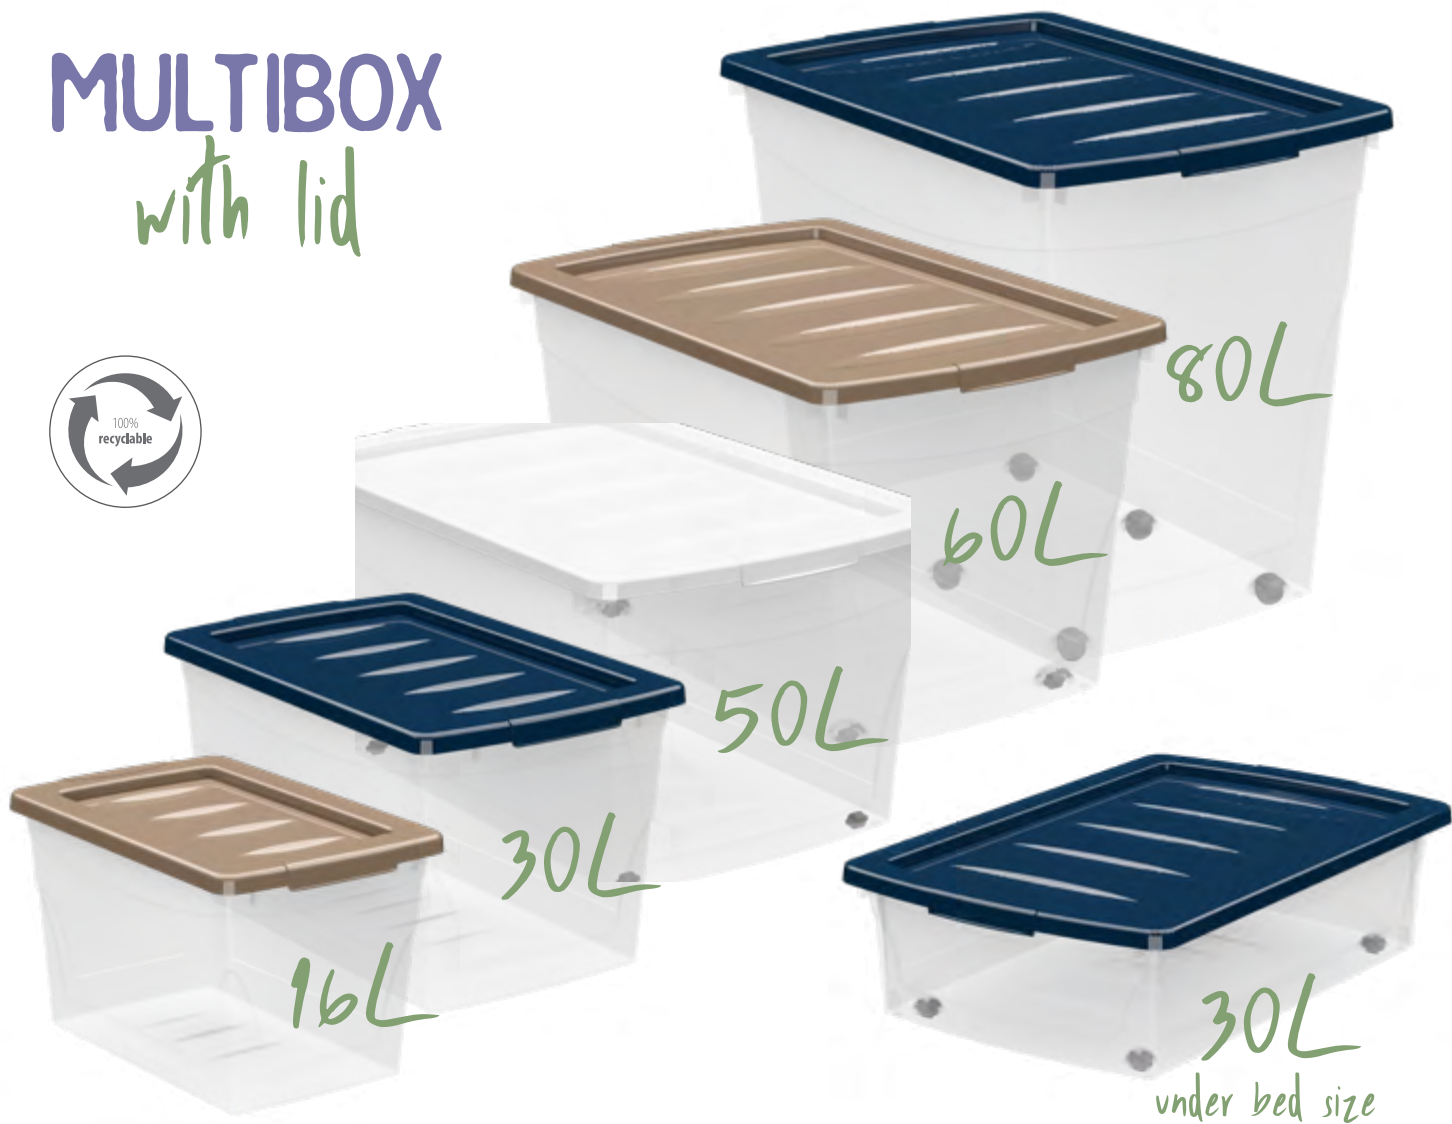

MULTIBOX

with lid