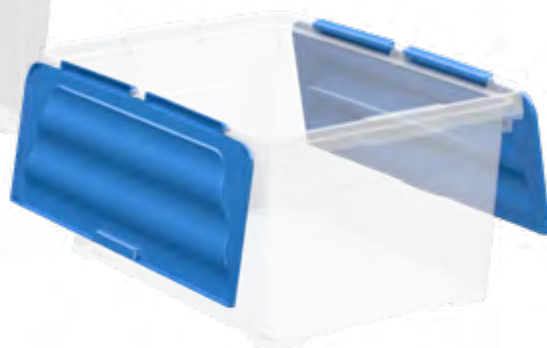

STORAGE
line

MULTIBOX ECO

with attached lid

60L

48L

30L

stacked
sample picture

opened
sample picture