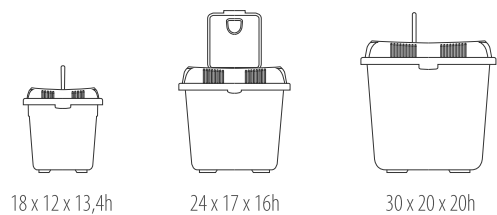

available sizes comparison

available colours / top part

kiwi green

turquoise