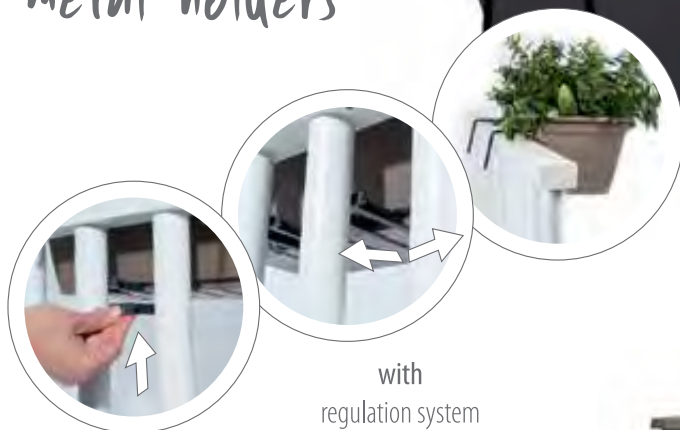

flower box ANVERSA

with metal holders

with
regulation system