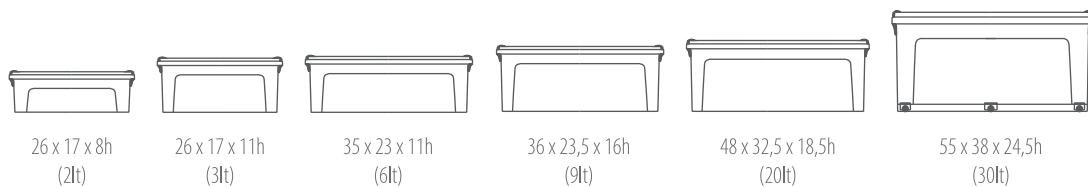

available colours

transparent

available size comparison

TOOLBOX

technical data / TOOLBOX

art. nr.	dim (cm)	 pcs	 packs / layers	 pcs	 cm	EAN
TB10	44,55x31,5x33h green	6	4	96	240	 3 838851 389879

available colours