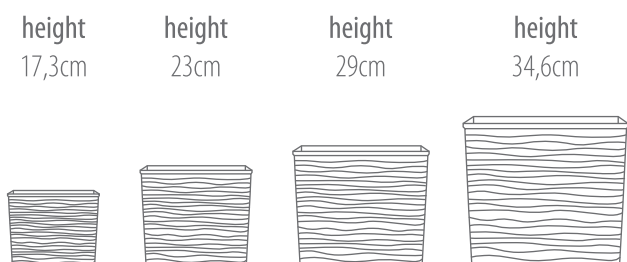

available sizes comparison