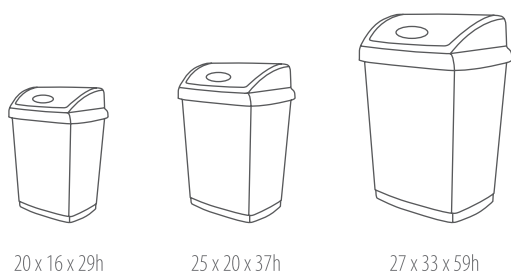

available size comparison

available colours / 1 pack = mix colour

white

mocca /
white

DUST BIN with lid