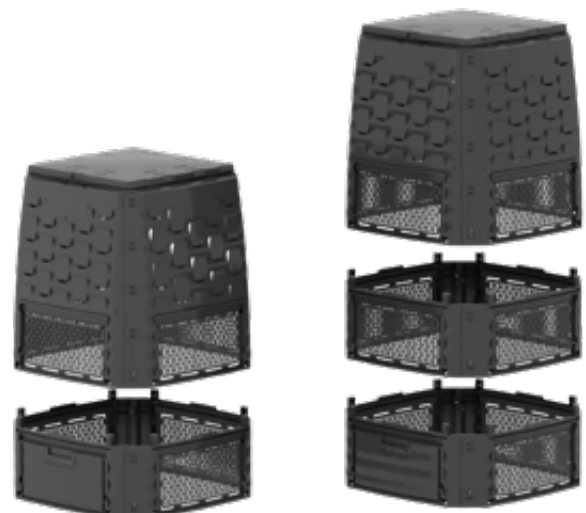

VENTILATION AND HUMIDIFYING