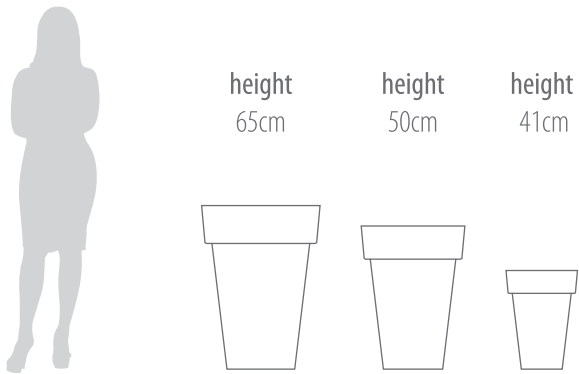

available sizes comparison