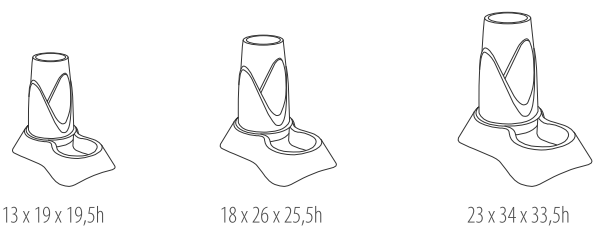

available colours

available sizes comparison