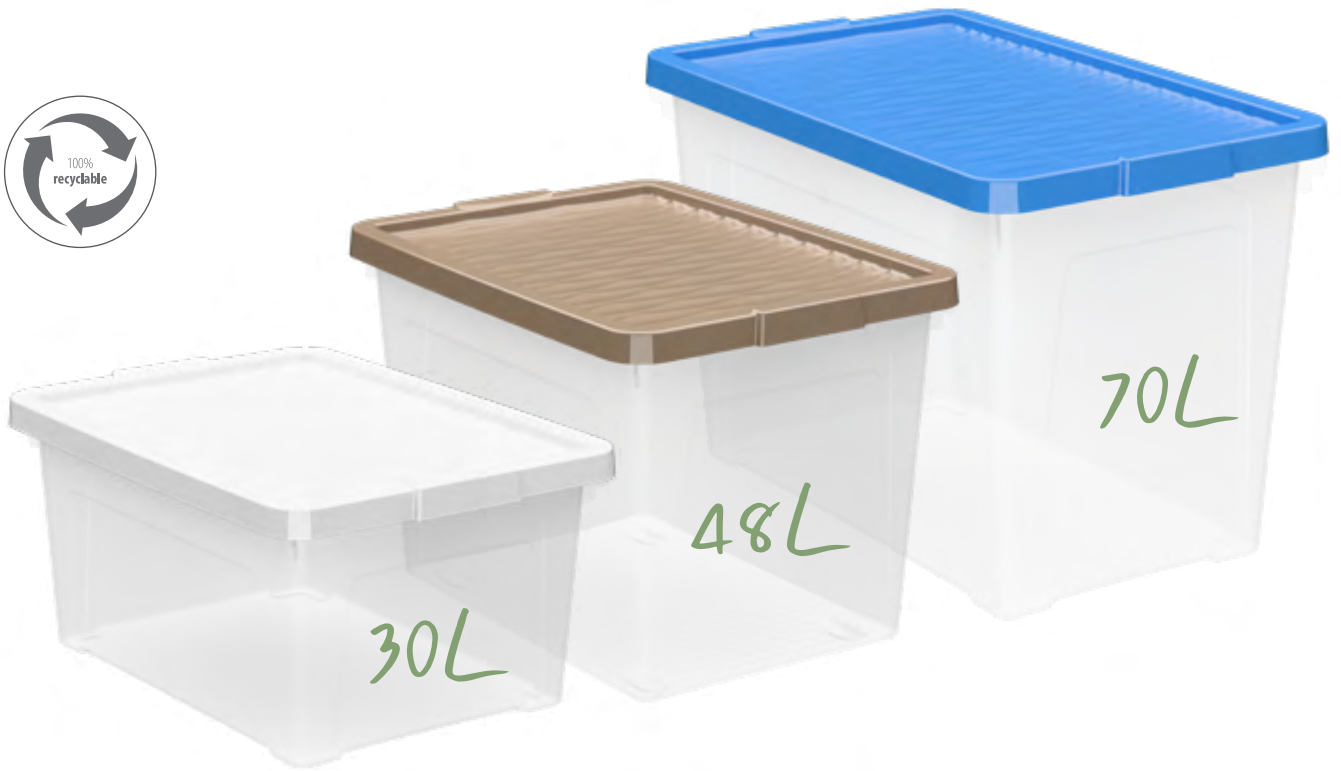

available size comparison

37 x 50 x 25h
(30lt)

37 x 50 x 35h
(48lt)

36 x 60 x 40h
(60lt)

WAVEBOX with lid

available size comparison

technical data / WAVEBOX WITH LID

art. nr.	dim (cm)	lt	pcs	packs/ layers	pcs	cm	EAN
WB30	37x50x25h	30lt	6	4	192	290	3 838851 395719
WB48	37x50x35h	48lt	6	4	168	290	3 838851 395726
WB70	36x60x40h	70lt	6	4	144	290	3 838851 395733