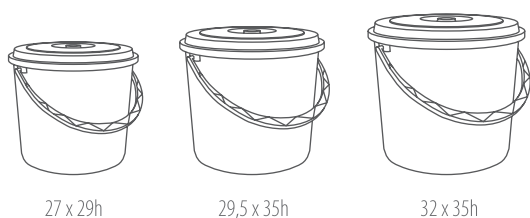

available size comparison

available colours / 1 pack = mix colour

blue

mocca

white