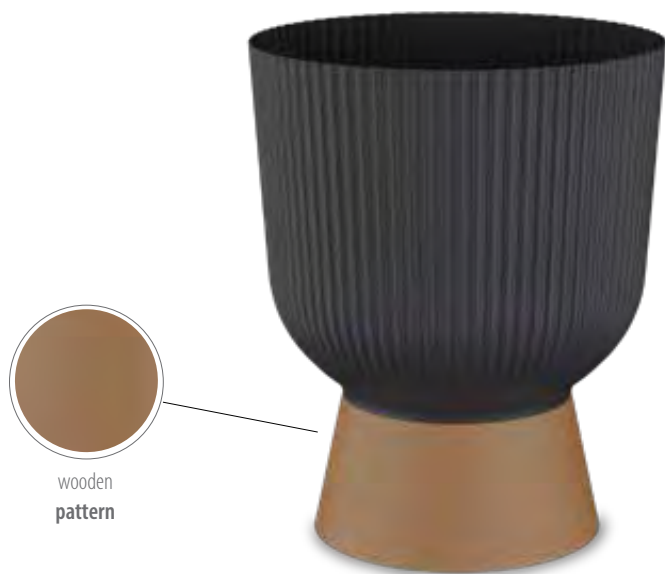

flower pot WAVE TULIP