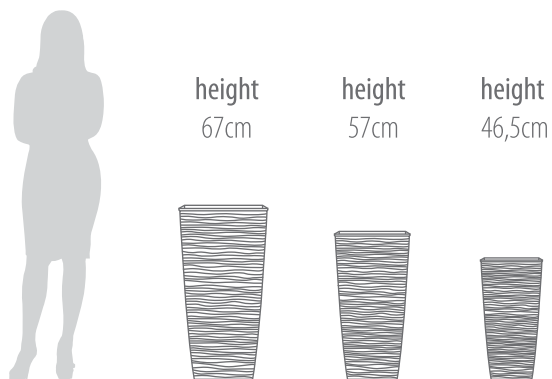

available sizes comparison