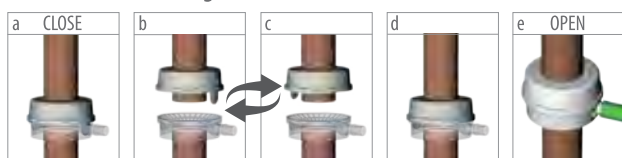

colour	art. nr.	pcs.	pcs.	cm	EAN
black	FR44200	10	40	230	3838851371782

installation guide

installation on the gutter

installation on the gutter

the starter kit

final results

water storage WAVE

with insert &
winter hole cover