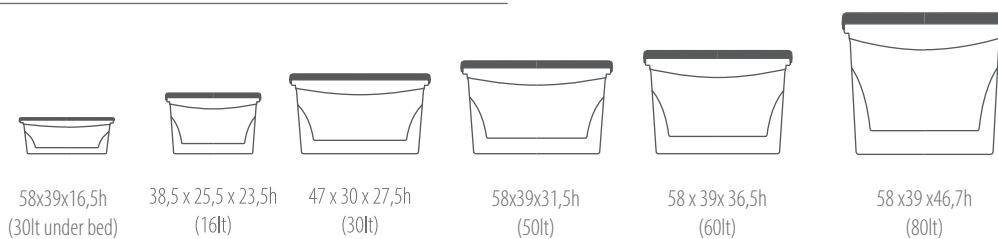

available size comparison

technical data / MULTIBOX WITH LID

art. nr.	dim (cm)	lt	packs / layers	pcs	pcs	cm	EAN
without wheels							
8809	38,5x25,5x23,5h	16lt	5	11	440	290	3 838851 570020
8810	47x30x27,5h	30lt	5	11	275	290	3 838851 570037
with wheels							
8631	58x39x16,5h	30lt	5	4	220	290	3 838851 563756
8811	58x39x31,5h	50lt	5	4	220	290	3 838851 563752
8812	58x39x36,5h	60lt	5	4	200	290	3 838851 563749
8813	58x39x46,7h	80lt	5	4	180	290	3 838851 585796

available colours / 1 pack = mix colour