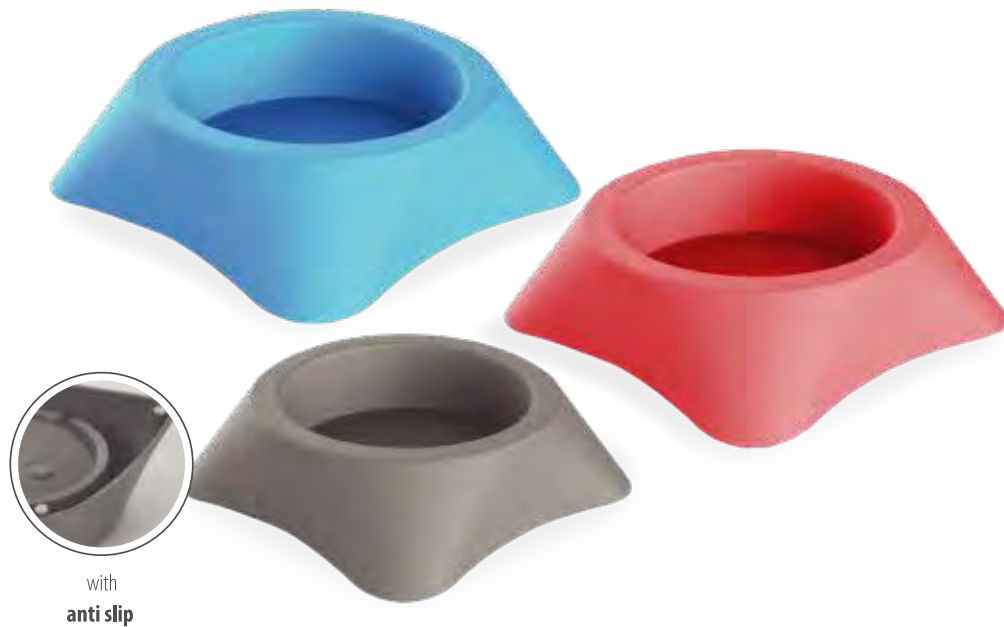

STELLA

bowls

with
anti slip

technical data / BOWLS STELLA

colour	art. nr.	dim. (cm)	lit	pcs.	pcs.	cm	EAN
grey	000319	16 x 4,5h	0,3	8	1120	122	3838851369819
	000333	18 x 5h	0,5	8	688	122	3838851369857
	000337	20 x 6h	1,0	8	360	122	3838851369895
candy rose	00003	16 x 4,5h	0,3	8	1120	122	3838851384713
	BS00030	18 x 5h	0,5	8	688	122	3838851384737
	BS00040	20 x 6h	1,0	8	360	122	3838851384751
baby blue	000318	16 x 4,5h	0,3	8	1120	122	3838851369802
	000332	18 x 5h	0,5	8	688	122	3838851369840
	000336	20 x 6h	1,0	8	360	122	3838851369888

available colours

available sizes comparison