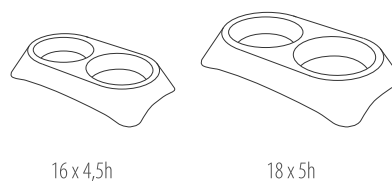

available sizes comparison