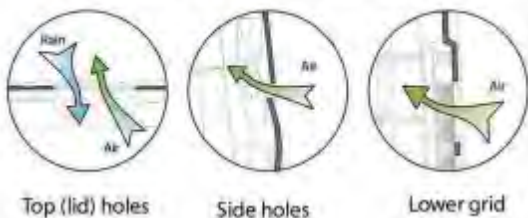

VENTILATION AND HUMIDIFYING