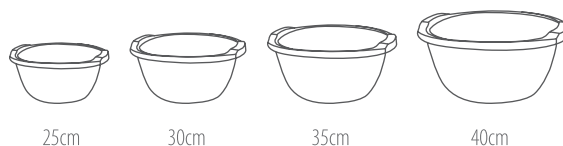

available size comparison

SQUARE BASIN

with handles S