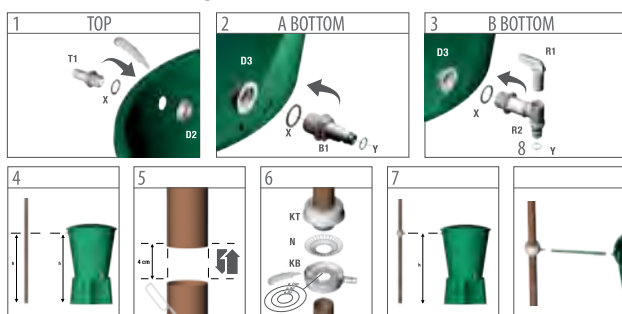

colour	art. nr.	pcs.	pcs.	cm	EAN
black	FR44200	10	40	230	3838851371782

installation guide

installation on the gutter

installation on the gutter

the starter kit

final results

water storage WAVE

with insert &
winter hole cover