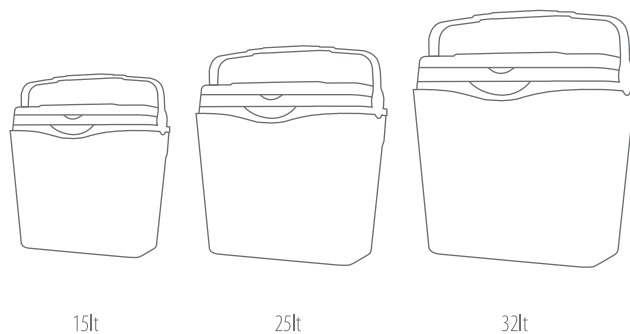

size comparison