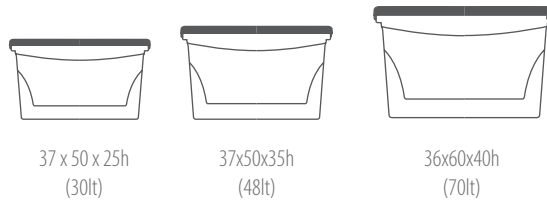

available size comparison

37 x 50 x 25h
(30lt)

37 x 50 x 35h
(48lt)

36 x 60 x 40h
(60lt)

WAVEBOX with lid

available size comparison

technical data / WAVEBOX WITH LID

art. nr.	dim (cm)	lt	pcs	packs/ layers	pcs	cm	EAN
WB30	37x50x25h	30lt	6	4	192	290	3 838851 395719
WB48	37x50x35h	48lt	6	4	168	290	3 838851 395726
WB70	36x60x40h	70lt	6	4	144	290	3 838851 395733