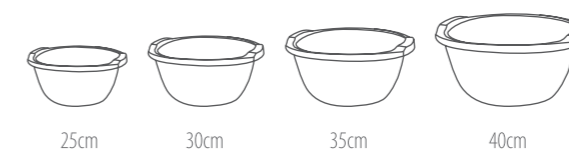

SQUARE BASIN with handles S