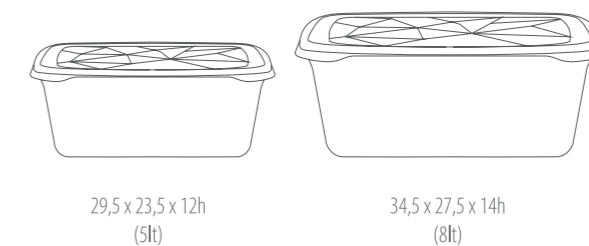

available sizes comparison