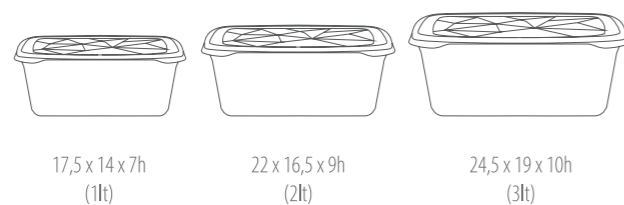

available sizes comparison