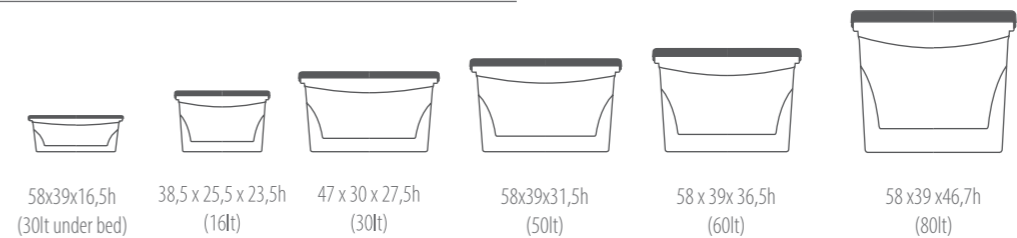

technical data / MULTIBOX WITH LID

art. nr.	dim (cm)	lt	packs / layers	pcs	pcs	cm	EAN
without wheels							
8809	38,5x25,5x23,5h	16lt	5	11	440	290	
8810	47x30x27,5h	30lt	5	11	275	290	
with wheels							
8631	58x39x16,5h	30lt	5	4	220	290	
8811	58x39x31,5h	50lt	5	4	220	290	
8812	58x39x36,5h	60lt	5	4	200	290	
8813	58x39x46,7h	80lt	5	4	180	290