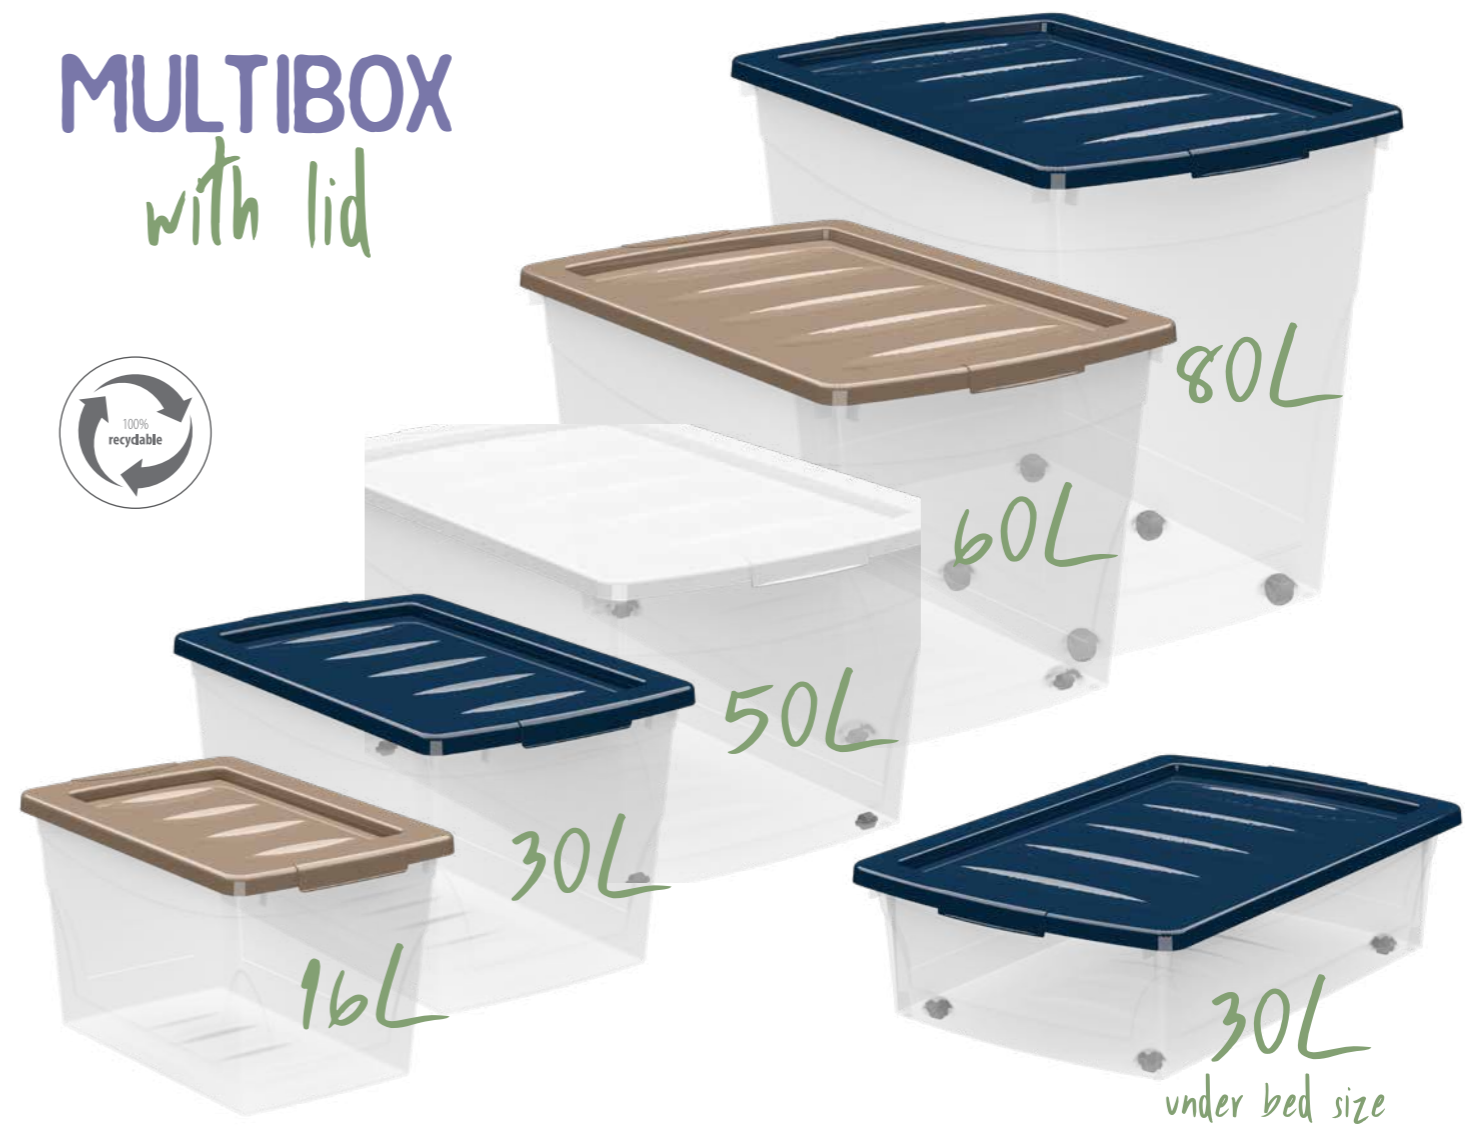

MULTIBOX with lid

available size comparison