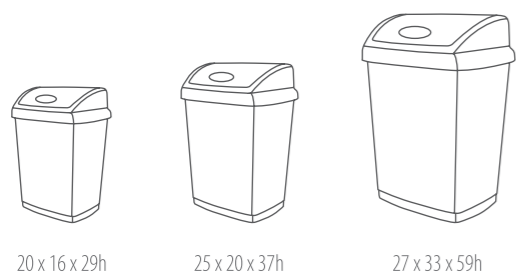

SWING BIN

technical data / SWING BIN

art. nr.	dim (cm)	lt	pcs	pcs	pcs	cm	EAN
40313	20x16x29h	5lt	5	280 (plt box)	560	240	
40312	25x20x37h	10lt	5	30	270	240	
40311	27x33x59h	24lt	5	55 (plt box)	110	240	

available size comparison